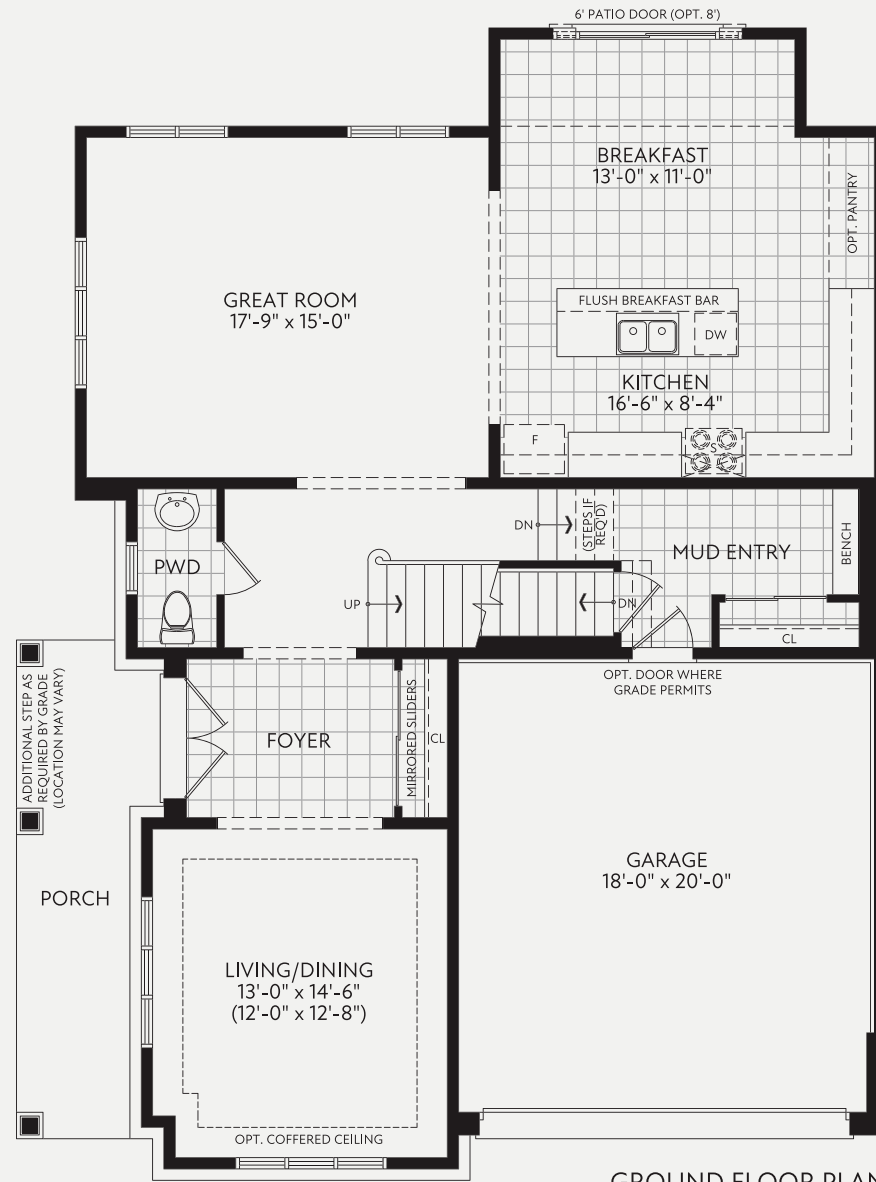

MODERN - 2661 SQ.FT.

HERITAGE - 2672 SQ.FT.

EmpireHomesWyndfield.com

KAWARTHA CORNER

4 Beds | 3.5 Baths

42'
DETACHED HOMES

CRAFTSMAN - 2645 SQ.FT.

Empire
HOMES

Wyndfield

42'

DETACHED HOMES

4 Beds | 3.5 Baths

KAWARTHA CORNER

CRAFTSMAN - 2645 SQ.FT.

MODERN - 2661 SQ.FT.

HERITAGE - 2672 SQ.FT.

GROUND FLOOR PLAN
CRAFTSMAN

SECOND FLOOR PLAN
CRAFTSMAN

BASEMENT PLAN
CRAFTSMAN