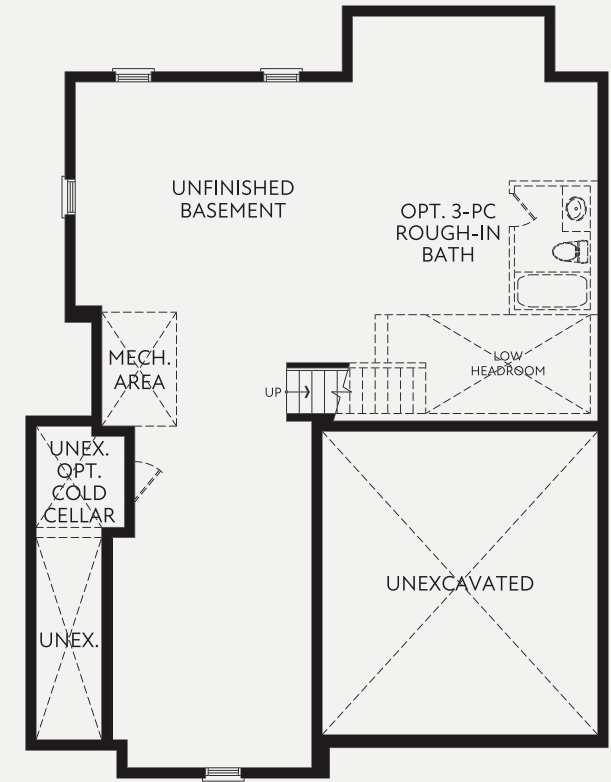

MODERN - 2661 SQ.FT.

HERITAGE - 2672 SQ.FT.

EmpireHomesWyndfield.com

KAWARTHA CORNER

4 Beds | 3.5 Baths

42'
DETACHED HOMES

CRAFTSMAN - 2645 SQ.FT.

Empire
HOMES

Wyndfield

42'

DETACHED HOMES

4 Beds | 3.5 Baths

KAWARTHA CORNER

CRAFTSMAN - 2645 SQ.FT.

MODERN - 2661 SQ.FT.

HERITAGE - 2672 SQ.FT.

GROUND FLOOR PLAN
CRAFTSMAN

SECOND FLOOR PLAN
CRAFTSMAN

BASEMENT PLAN
CRAFTSMAN