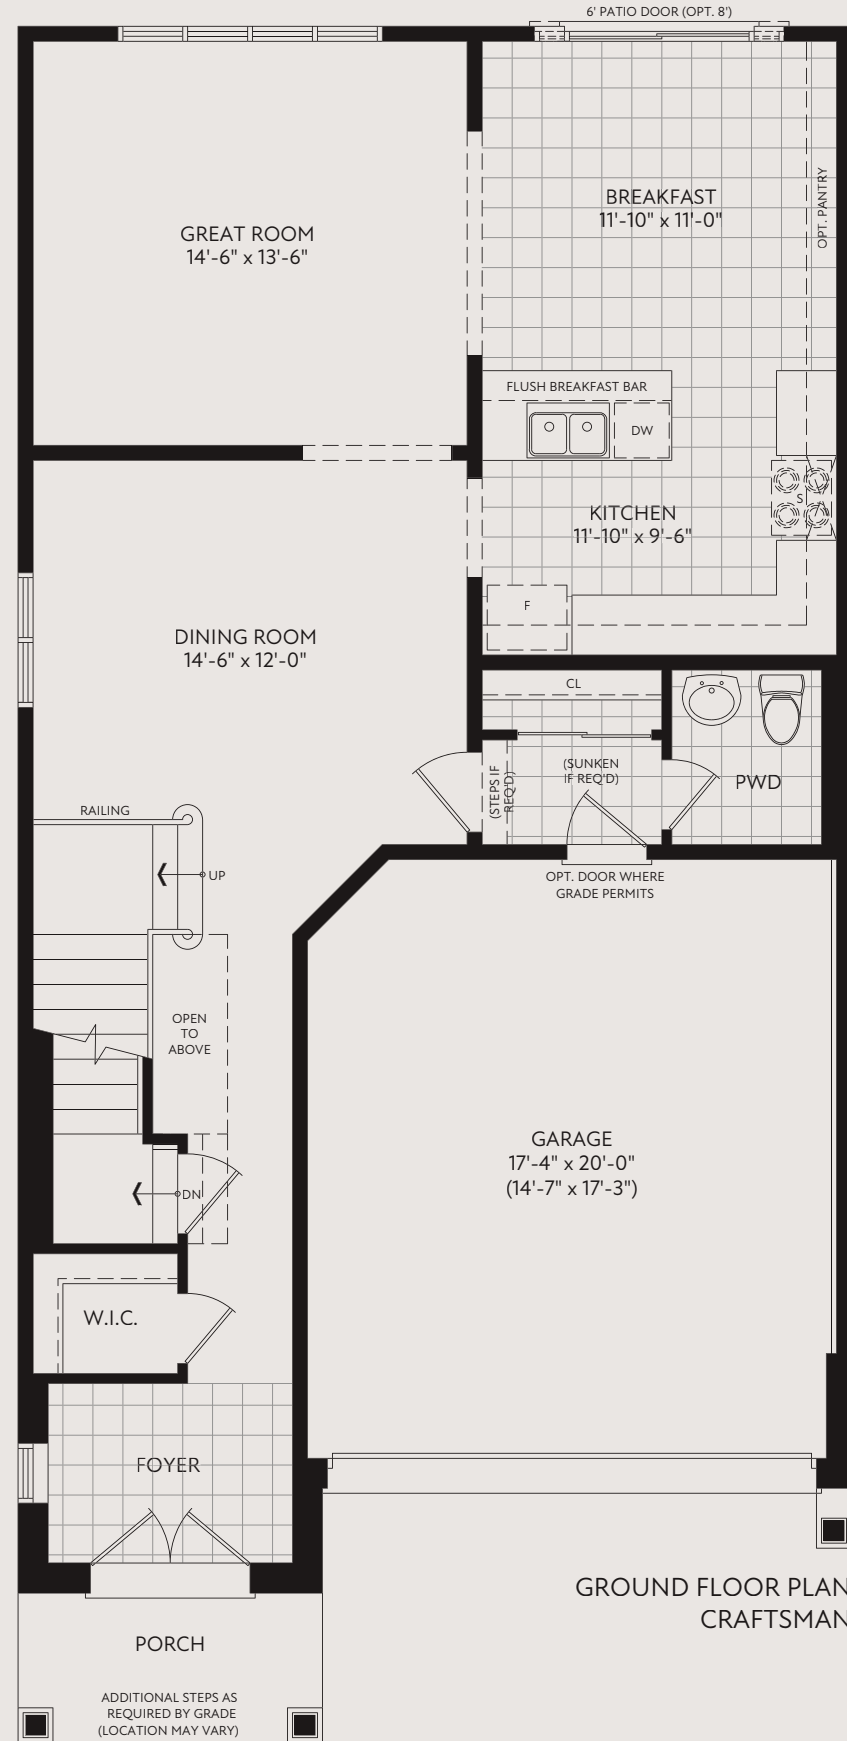

MODERN - 2,393 SQ.FT.

HERITAGE - 2,393 SQ.FT.

Dryden 4 Beds | 3.5 Baths

34'
Detached Homes

CRAFTSMAN - 2,393 SQ.FT.

34'

Detached Homes

4 Beds | 3.5 Baths

Dryden

CRAFTSMAN - 2,393 SQ.FT.
 MODERN - 2,393 SQ.FT.
 HERITAGE - 2,393 SQ.FT.

All renderings and illustrations are artist's concept. Specifications, terms, prices and conditions are subject to change without notice. Actual usable floor space may vary from the stated floor area. These floorplans and room dimensions apply to craftsman of this model type and may vary according to style. Please see Sales Representative for details. Location of furnace, hot water tank and support posts and beams are determined by the HVAC designer and architect respectively. Number of exterior steps may vary depending on the lot and the grading of individual home sites. April 2026. E.&O.E. 34-30