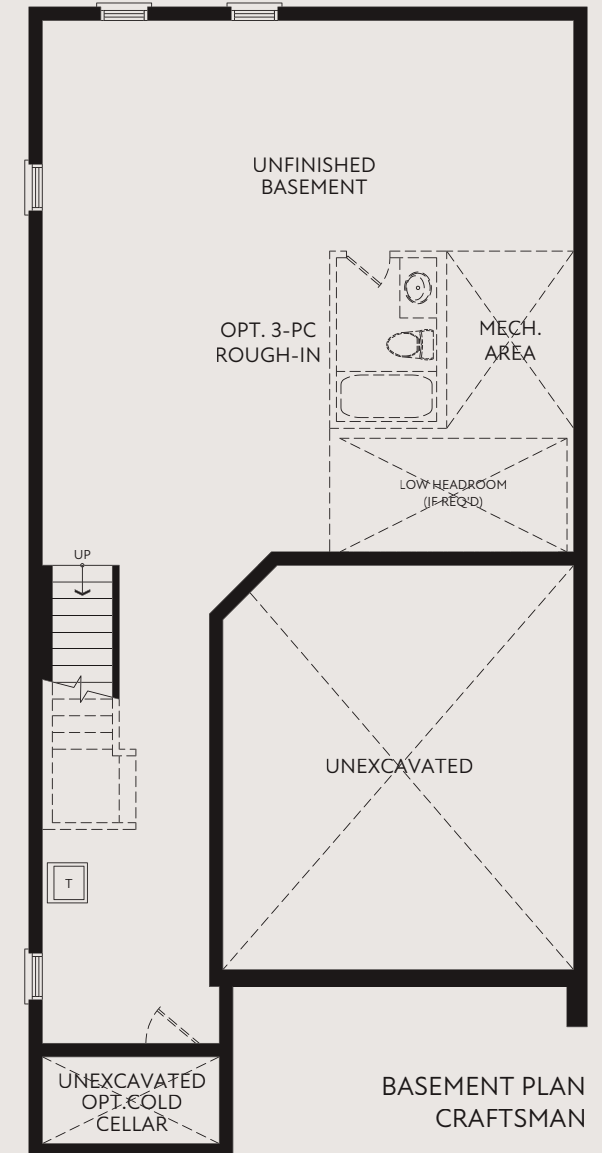

MODERN - 2,393 SQ.FT.

HERITAGE - 2,393 SQ.FT.

Dryden 4 Beds | 3.5 Baths

34'
Detached Homes

CRAFTSMAN - 2,393 SQ.FT.

34'

Detached Homes

4 Beds | 3.5 Baths

Dryden

CRAFTSMAN - 2,393 SQ.FT.
 MODERN - 2,393 SQ.FT.
 HERITAGE - 2,393 SQ.FT.

All renderings and illustrations are artist's concept. Specifications, terms, prices and conditions are subject to change without notice. Actual usable floor space may vary from the stated floor area. These floorplans and room dimensions apply to craftsman of this model type and may vary according to style. Please see Sales Representative for details. Location of furnace, hot water tank and support posts and beams are determined by the HVAC designer and architect respectively. Number of exterior steps may vary depending on the lot and the grading of individual home sites. April 2026. E.&O.E. 34-30