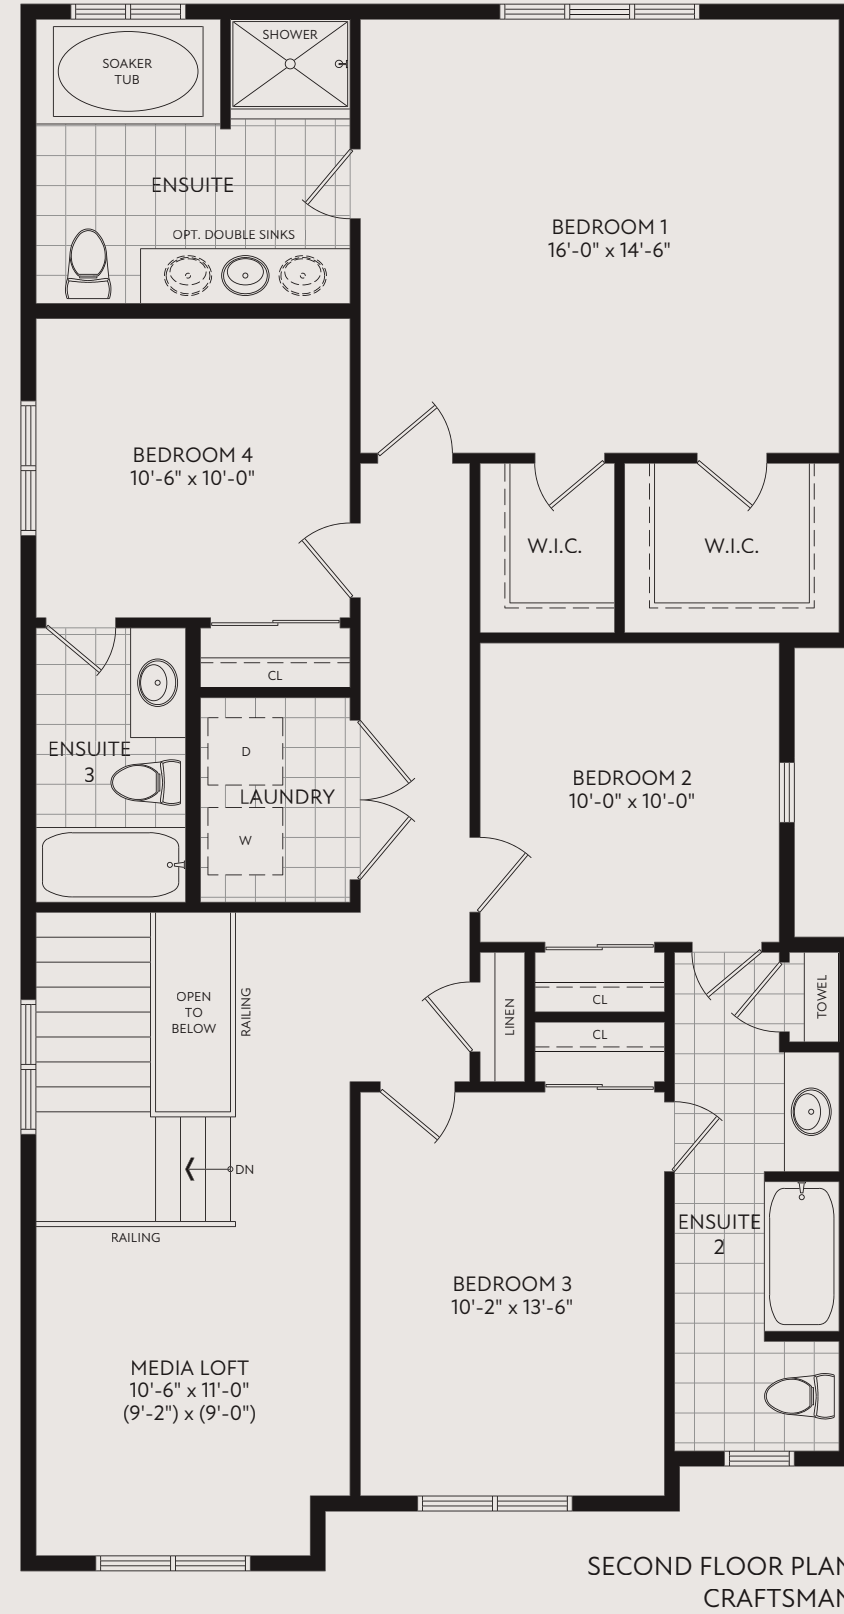

MODERN - 2,393 SQ.FT.

HERITAGE - 2,393 SQ.FT.

Dryden 4 Beds | 3.5 Baths

34'
Detached Homes

CRAFTSMAN - 2,393 SQ.FT.

34'

Detached Homes

4 Beds | 3.5 Baths

Dryden

CRAFTSMAN - 2,393 SQ.FT.
 MODERN - 2,393 SQ.FT.
 HERITAGE - 2,393 SQ.FT.

All renderings and illustrations are artist's concept. Specifications, terms, prices and conditions are subject to change without notice. Actual usable floor space may vary from the stated floor area. These floorplans and room dimensions apply to craftsman of this model type and may vary according to style. Please see Sales Representative for details. Location of furnace, hot water tank and support posts and beams are determined by the HVAC designer and architect respectively. Number of exterior steps may vary depending on the lot and the grading of individual home sites. April 2026. E.&O.E. 34-30