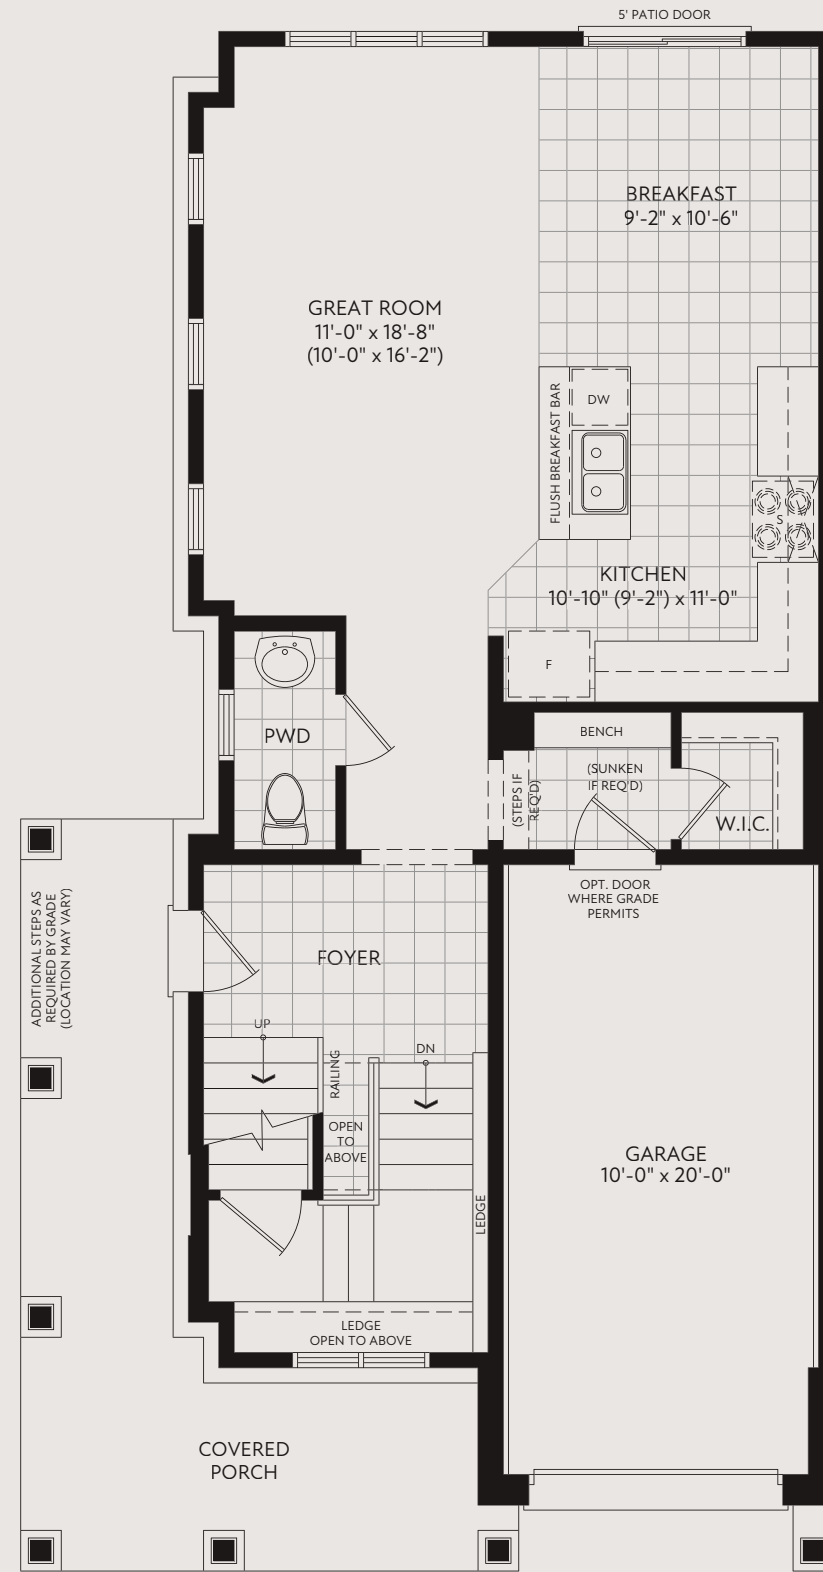

MODERN - 1,712 SQ.FT.

HERITAGE - 1,694 SQ.FT.

Clinton Corner

3 Beds | 2.5 Baths

27'

Detached Homes

CRAFTSMAN - 1,655 SQ.FT.

27'

Detached Homes

3 Beds | 2.5 Baths

Clinton Corner

CRAFTSMAN - 1,655 SQ.FT.

MODERN - 1,712 SQ.FT.

HERITAGE - 1,694 SQ.FT.

GROUND FLOOR PLAN
CRAFTSMAN

SECOND FLOOR PLAN
CRAFTSMAN

BASEMENT PLAN
CRAFTSMAN