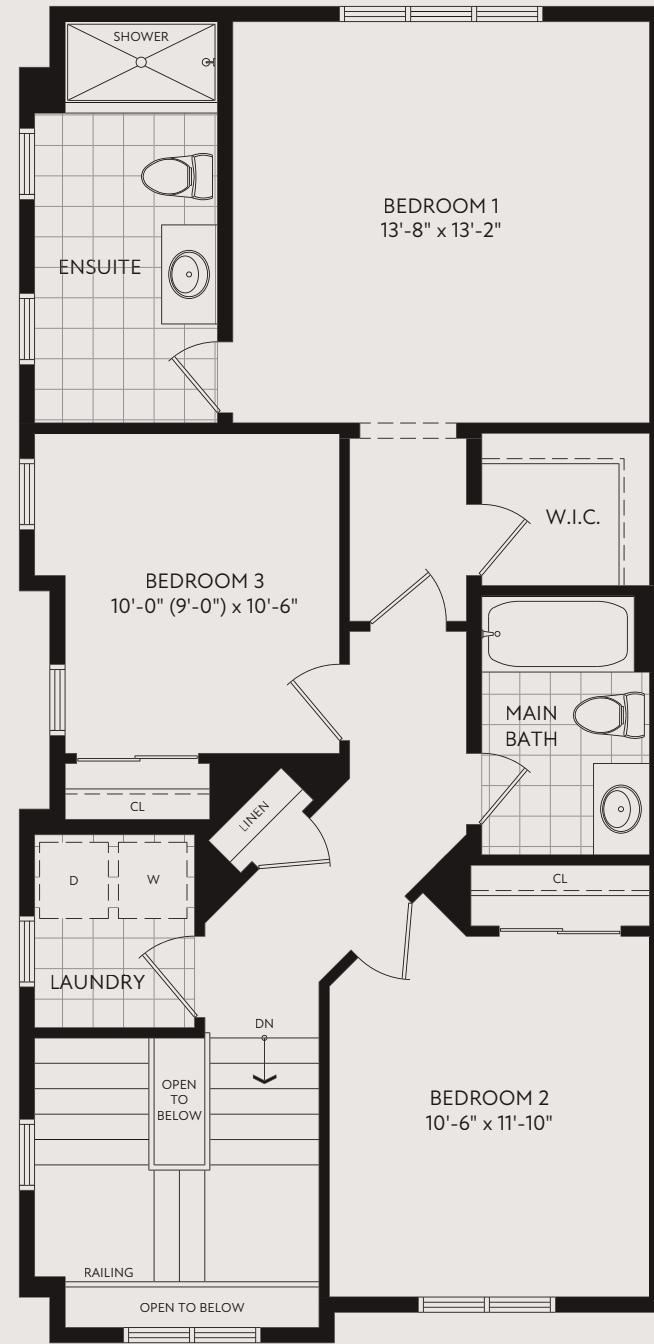

MODERN - 1,712 SQ.FT.

HERITAGE - 1,694 SQ.FT.

Clinton Corner

3 Beds | 2.5 Baths

27'

Detached Homes

CRAFTSMAN - 1,655 SQ.FT.

27'

Detached Homes

3 Beds | 2.5 Baths

Clinton Corner

CRAFTSMAN - 1,655 SQ.FT.

MODERN - 1,712 SQ.FT.

HERITAGE - 1,694 SQ.FT.

GROUND FLOOR PLAN
CRAFTSMAN

SECOND FLOOR PLAN
CRAFTSMAN

BASEMENT PLAN
CRAFTSMAN