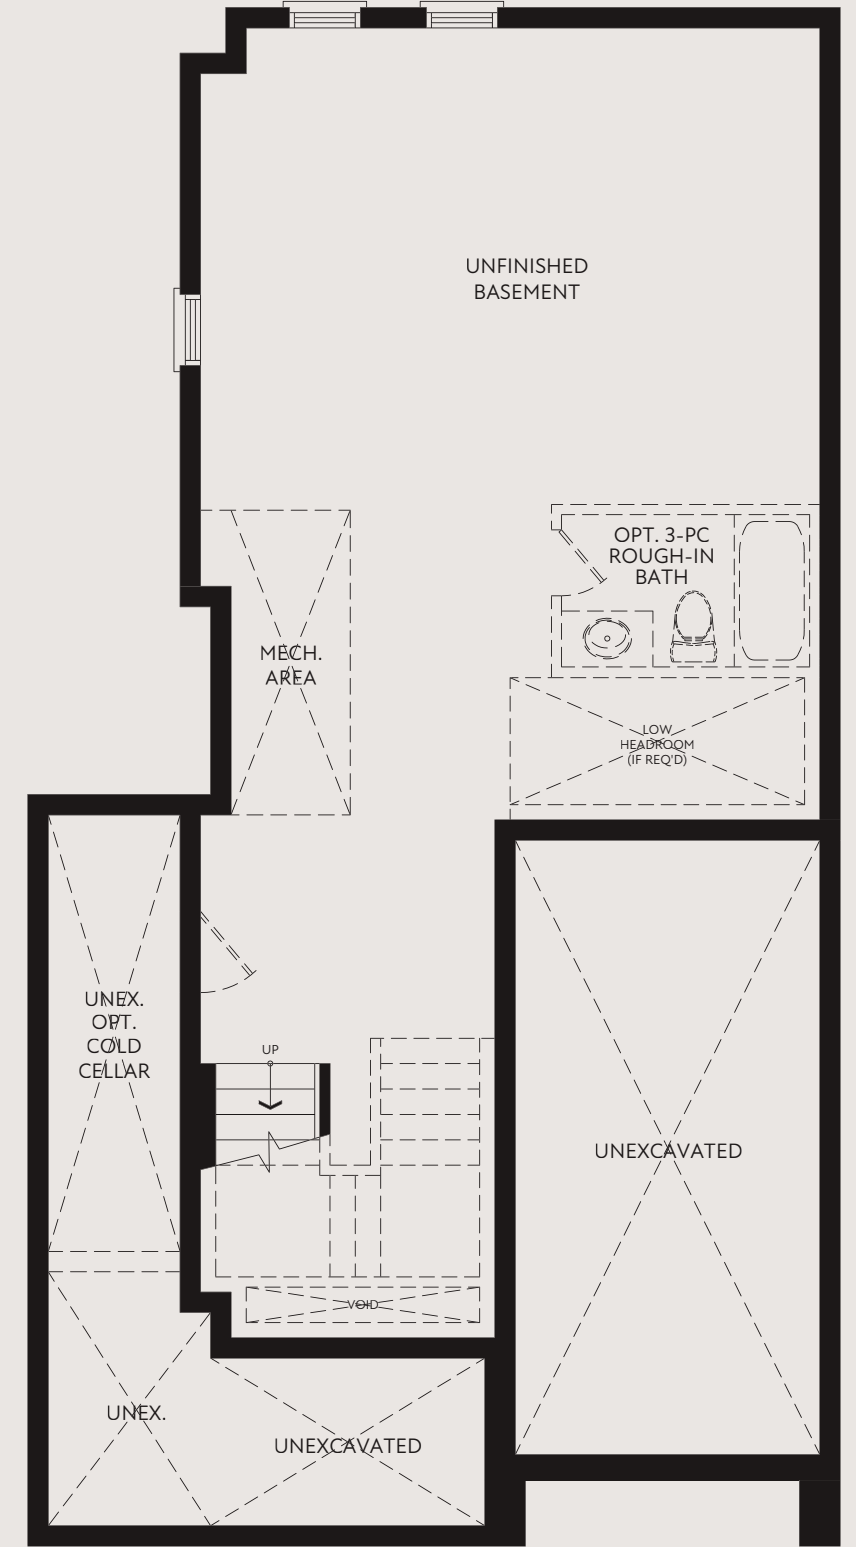

MODERN - 1,712 SQ.FT.

HERITAGE - 1,694 SQ.FT.

Clinton Corner

3 Beds | 2.5 Baths

27'

Detached Homes

CRAFTSMAN - 1,655 SQ.FT.

27'

Detached Homes

3 Beds | 2.5 Baths

Clinton Corner

CRAFTSMAN - 1,655 SQ.FT.

MODERN - 1,712 SQ.FT.

HERITAGE - 1,694 SQ.FT.

GROUND FLOOR PLAN
CRAFTSMAN

SECOND FLOOR PLAN
CRAFTSMAN

BASEMENT PLAN
CRAFTSMAN