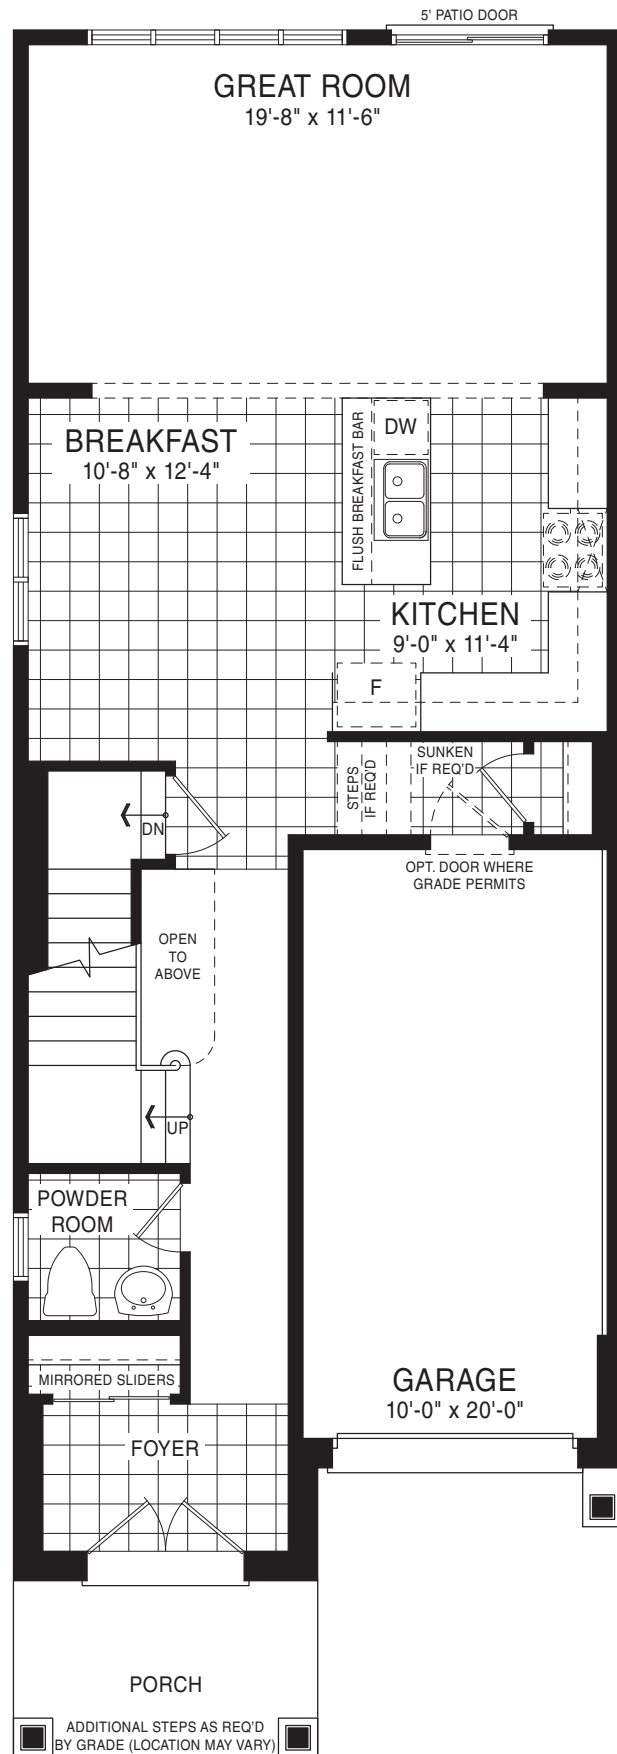

BELFOUNTAIN 27'

STYLE A - 1863 SQ.FT.

STYLE B - 1855 SQ.FT.

STYLE C - 1855 SQ.FT.

STYLE D - 1850 SQ.FT.

MAIN FLOOR PLAN  
 STYLE A

SECOND FLOOR PLAN  
 STYLE A

BASEMENT PLAN  
 STYLE A