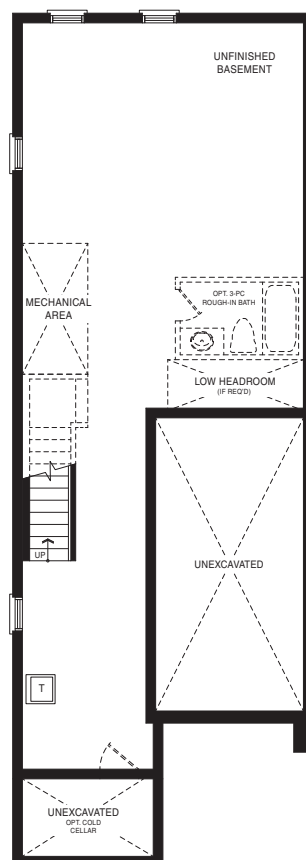

BELFOUNTAIN 27'

STYLE A - 1863 SQ.FT.

STYLE B - 1855 SQ.FT.

STYLE C - 1855 SQ.FT.

STYLE D - 1850 SQ.FT.

MAIN FLOOR PLAN  
 STYLE A

SECOND FLOOR PLAN  
 STYLE A

BASEMENT PLAN  
 STYLE A