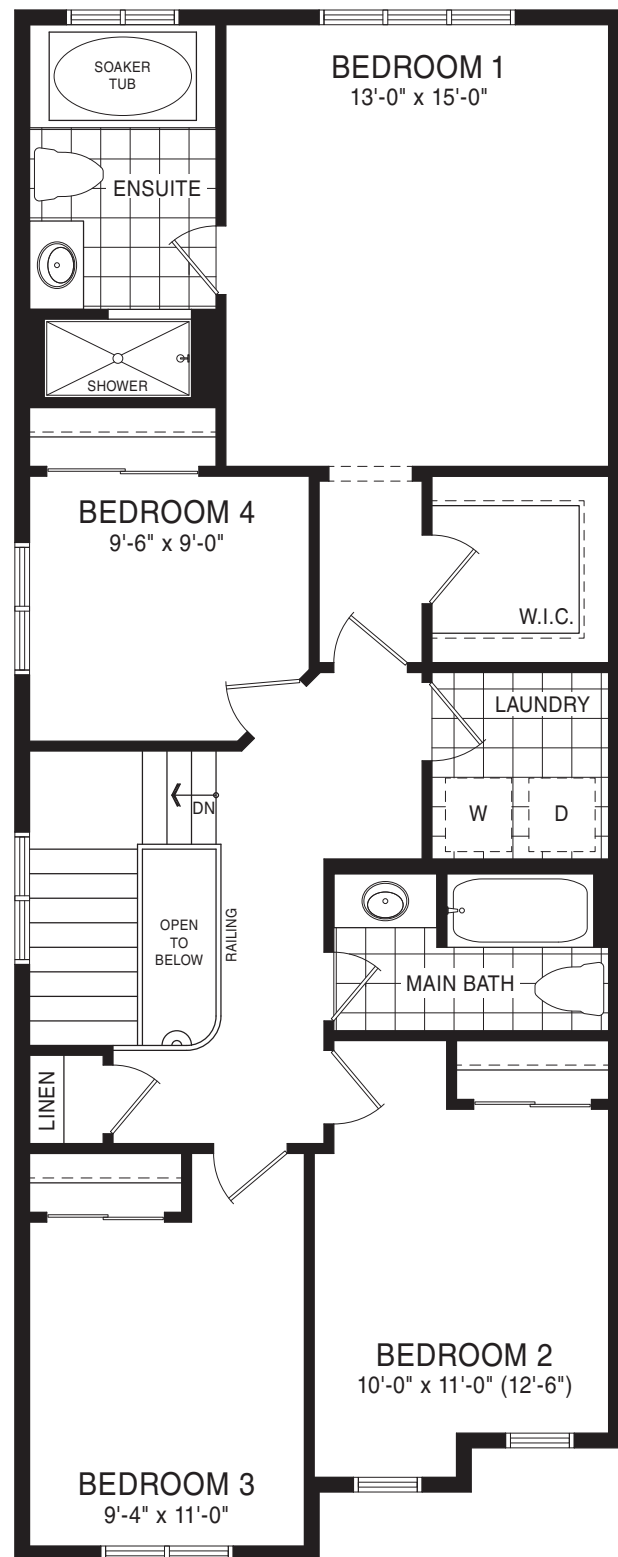

BELFOUNTAIN 27'

STYLE A - 1863 SQ.FT.

STYLE B - 1855 SQ.FT.

STYLE C - 1855 SQ.FT.

STYLE D - 1850 SQ.FT.

MAIN FLOOR PLAN  
 STYLE A

SECOND FLOOR PLAN  
 STYLE A

BASEMENT PLAN  
 STYLE A