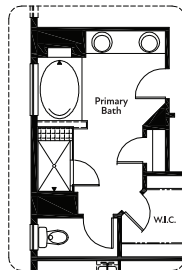

LAMAR

YELLOWSTONE COLLECTION

MAIN LEVEL FLOORPLAN

(OPTIONAL) BASEMENT FLOORPLAN

(Optional) 5-Piece Primary Bath

(Optional) Stairs w/ Basement Foundation

(Optional) Bedroom 5

(Optional) Elevation "C" Front Porch

(Optional) Elevation "E" Windows

(Optional) Elevation "F" Windows

STRUCTURAL OPTIONS