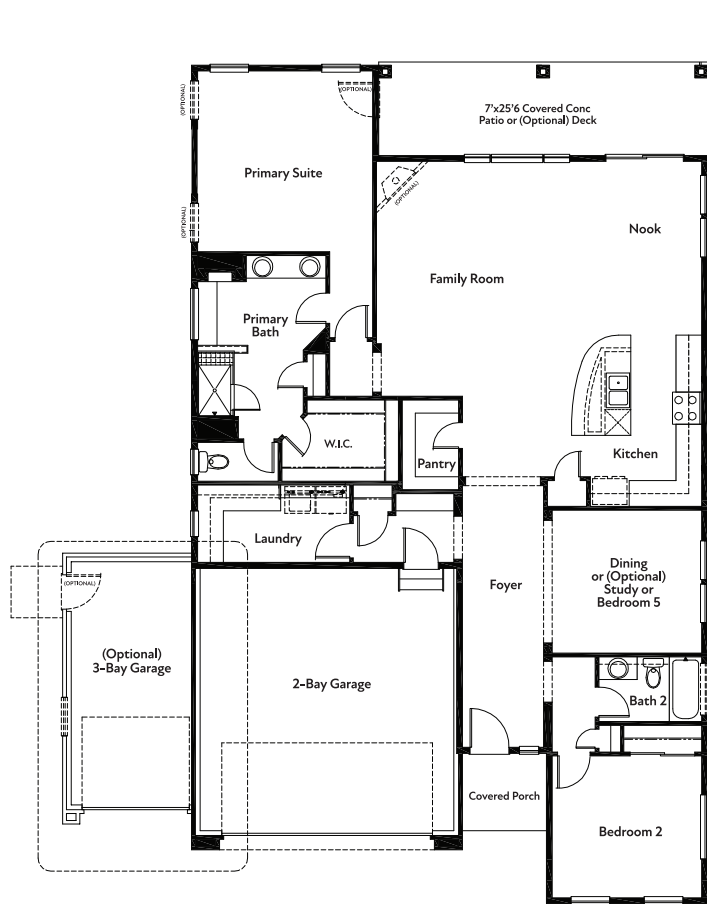

LAMAR

YELLOWSTONE COLLECTION

MAIN LEVEL FLOORPLAN

(OPTIONAL) BASEMENT FLOORPLAN

(Optional) 5-Piece Primary Bath

(Optional) Stairs w/ Basement Foundation

(Optional) Bedroom 5

(Optional) Elevation "C" Front Porch

(Optional) Elevation "E" Windows

(Optional) Elevation "F" Windows

STRUCTURAL OPTIONS