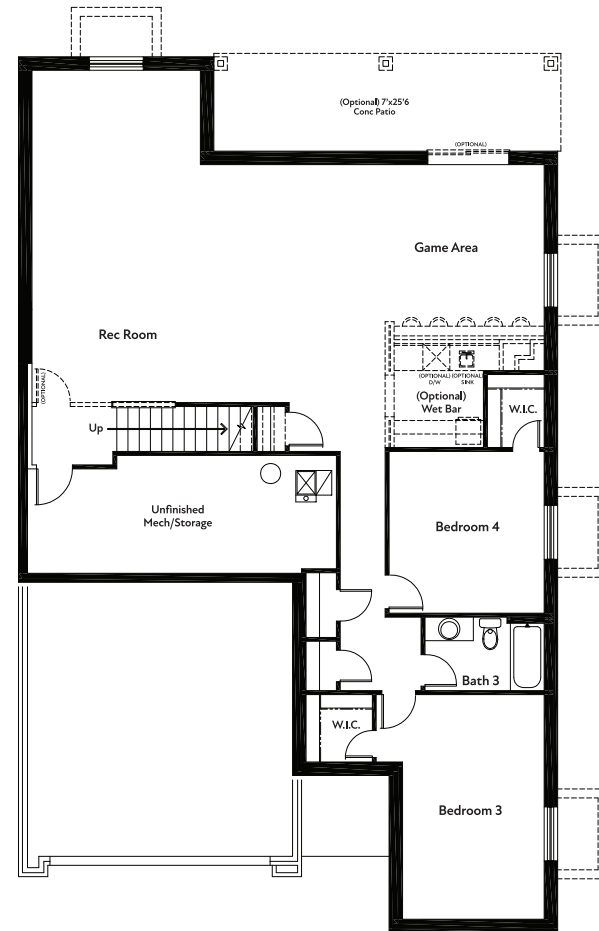

LAMAR

YELLOWSTONE COLLECTION

MAIN LEVEL FLOORPLAN

(OPTIONAL) BASEMENT FLOORPLAN

(Optional) 5-Piece Primary Bath

(Optional) Stairs w/ Basement Foundation

(Optional) Bedroom 5

(Optional) Elevation "C" Front Porch

(Optional) Elevation "E" Windows

(Optional) Elevation "F" Windows

STRUCTURAL OPTIONS